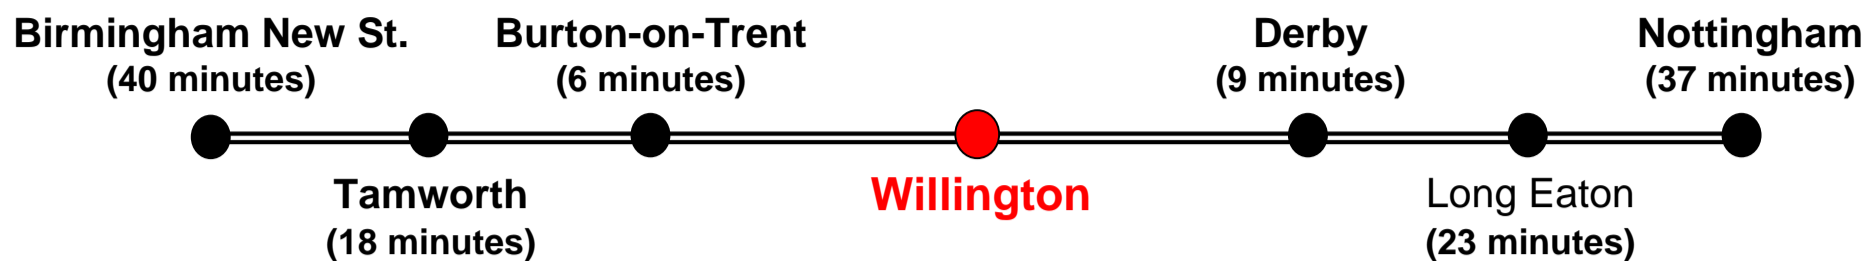

Trains from Willington to Derby, Nottingham, Burton-on-Trent and Birmingham

Train Times 11 December 2011 until 13 May 2012

Monday to Friday

Birmingham - Burton - **Willington** - Derby - Nottingham

Birmingham New St.	06:49	07:49	09:49	11:49	17:39	23:09
Tamworth	07:07	08:07	10:07	12:07	18:02	23:28
Burton-on-Trent	07:19	08:19	10:19	12:19	18:13	23:40
Willington	07:25	08:25	10:25	12:25	18:19	23:45
Derby arrive	07:34	08:34	10:34	12:33	18:31	23:55
Long Eaton	07:49	09:14c	11:14c	13:19c	19:14c
Nottingham	08:08	09:05	11:05	13:05	19:05c	00:18

c - change at Derby for Long Eaton and Nottingham

Nottingham - Derby - **Willington** - Burton - Birmingham

Nottingham	06:56	12:37	14:37	16:37	17:37	20:37
Long Eaton	07:18	12:51	14:51	16:51	17:51	20:51
Derby depart	07:36	13:06	15:10	17:06	18:10	21:06
Willington	07:44	13:14	15:18	17:14	18:16	21:14
Burton-on-Trent	07:50	13:21	15:24	17:21	18:22	21:21
Tamworth	08:03	13:33	15:35	17:33	18:34	21:33
Birmingham New St.	08:24	13:54	15:54	17:52	18:54	21:54

Saturday

Birmingham - Burton - **Willington** - Derby - Nottingham

Birmingham New St.	06:49	07:49	09:49	11:49	17:49	22:10
Tamworth	07:07	08:07	10:07	12:07	18:09	22:27
Burton-on-Trent	07:19	08:17	10:19	12:19	18:21	22:39
Willington	07:25	08:25	10:25	12:25	18:28	22:45
Derby arrive	07:34	08:34	10:34	12:34	18:34	22:55
Long Eaton	07:51	09:14c	11:14c	13:19c	19:14c	23:11
Nottingham	08:08	09:05	11:05	13:05	19:05	23:28

Summary Timetable for Willington. Some services also call at other intermediate stations between Nottingham and Birmingham. Some services to/from Birmingham are longer distance services to/from Cardiff and intermediate stations.